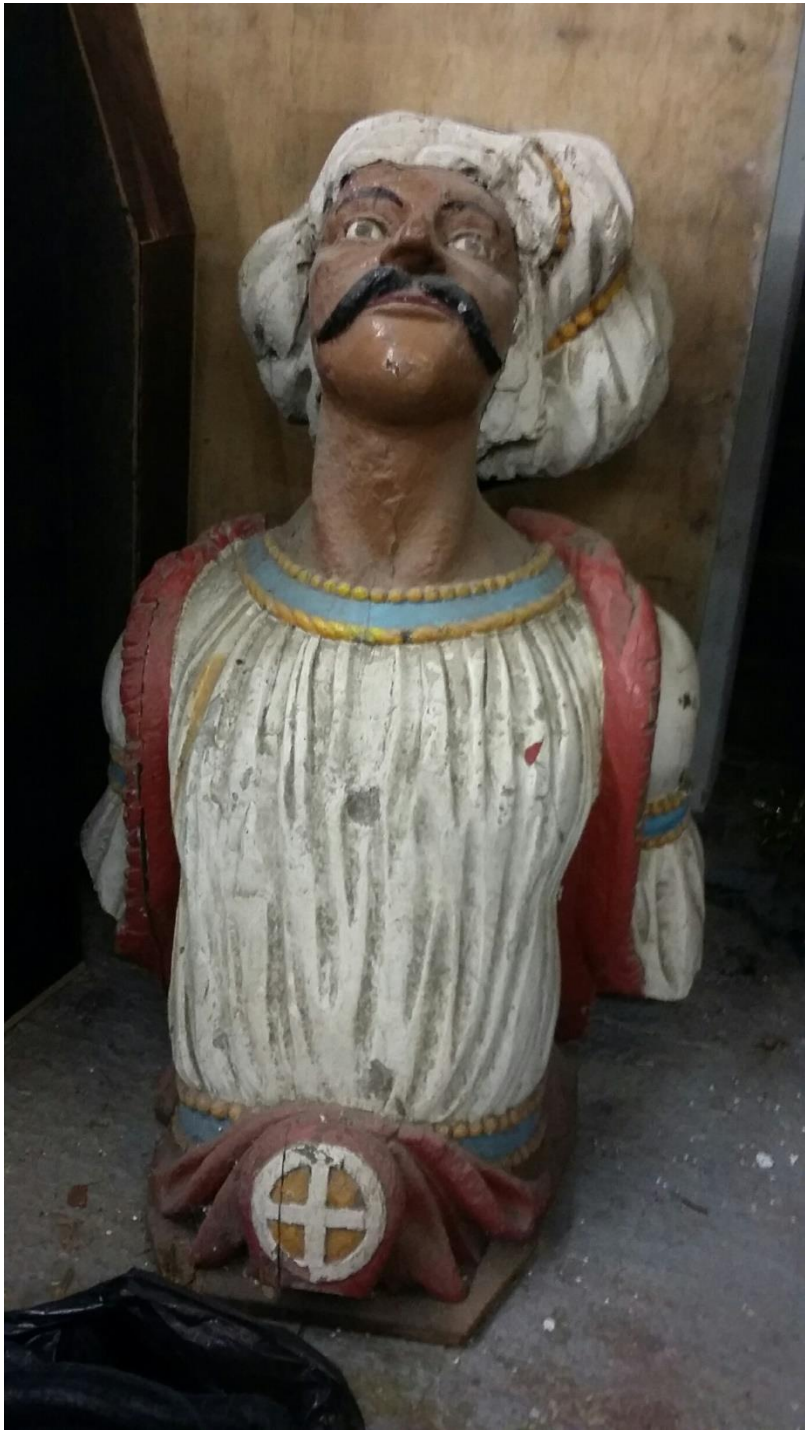

Display Brief, HMS Trincomalee's Figurehead
National Museum of the Royal Navy Hartlepool
Appendix 2: Images

Trincomalee Exhibition overview

Back wall of stairwell (proposed site for figurehead)

Current lighting arrangements for back wall of stairwell

1845 design drawing for figurehead ©National Archives

Figurehead before conservation