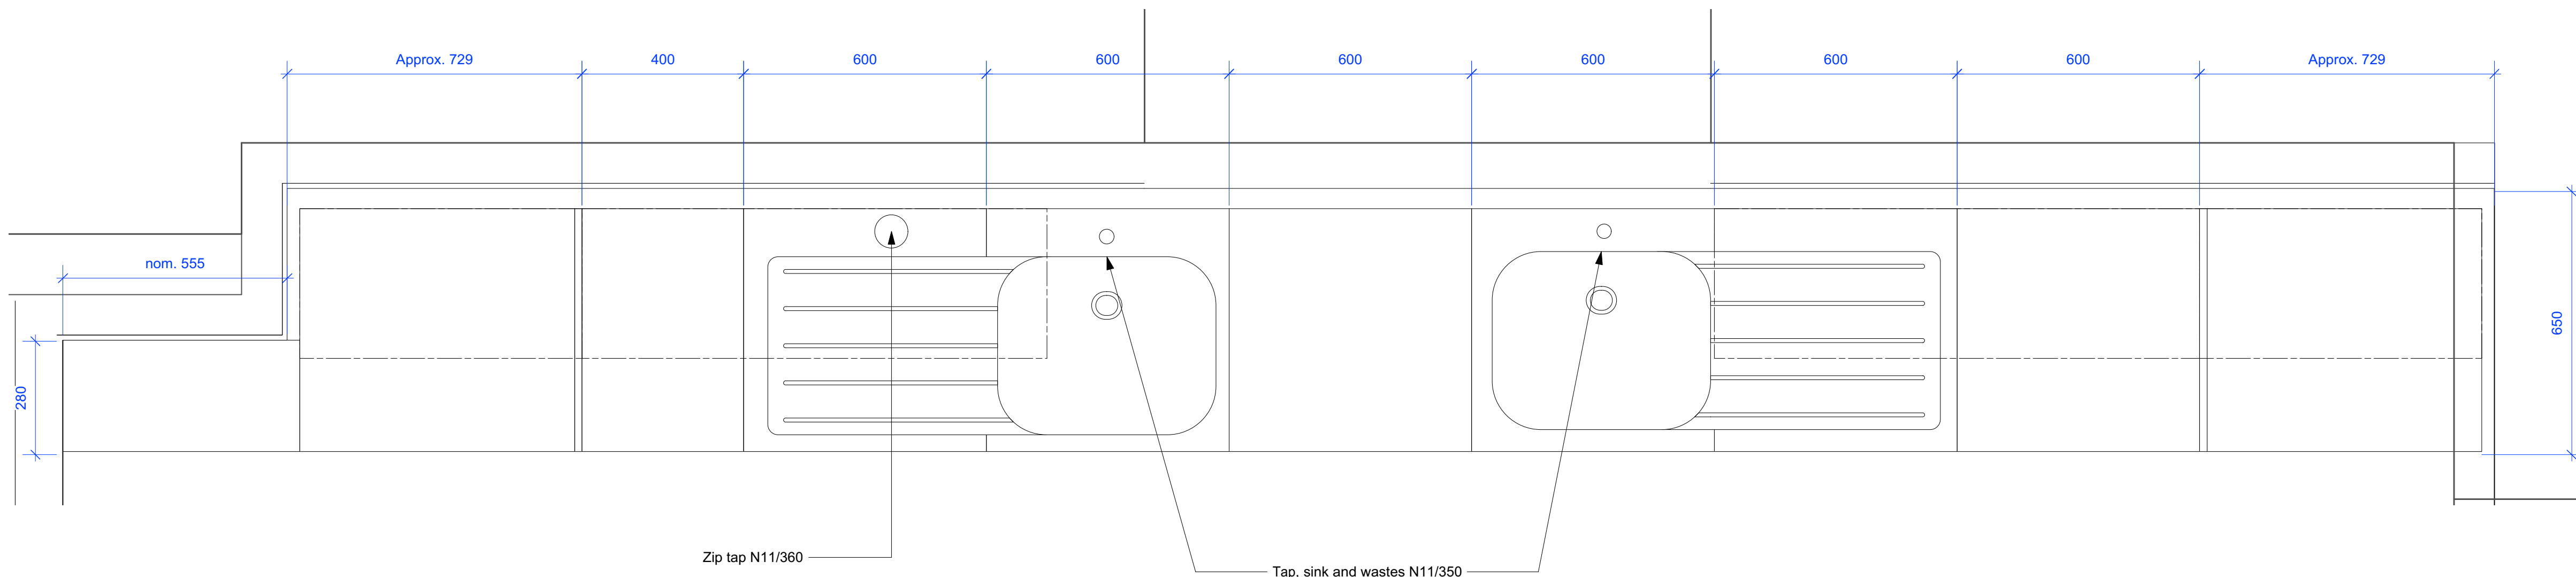

1 Interior Elevation  
Scale: 1:10

2 Section - through standard elements  
Scale: 1:10

3 Plan  
Scale: 1:10

P01	02.11.2020	ST	Issued for Tender
No.	Date	By	Comments
Revisions			

**TENDER**  
Drawing Status

Drawing Title  
**Mess Room Kitchenette**

Drawing Number  
**605b-WD-51-000**

Drawn	Checked	Scale	Date	Revision
ST	DJ	1:100@A1	Aug 2020	P01