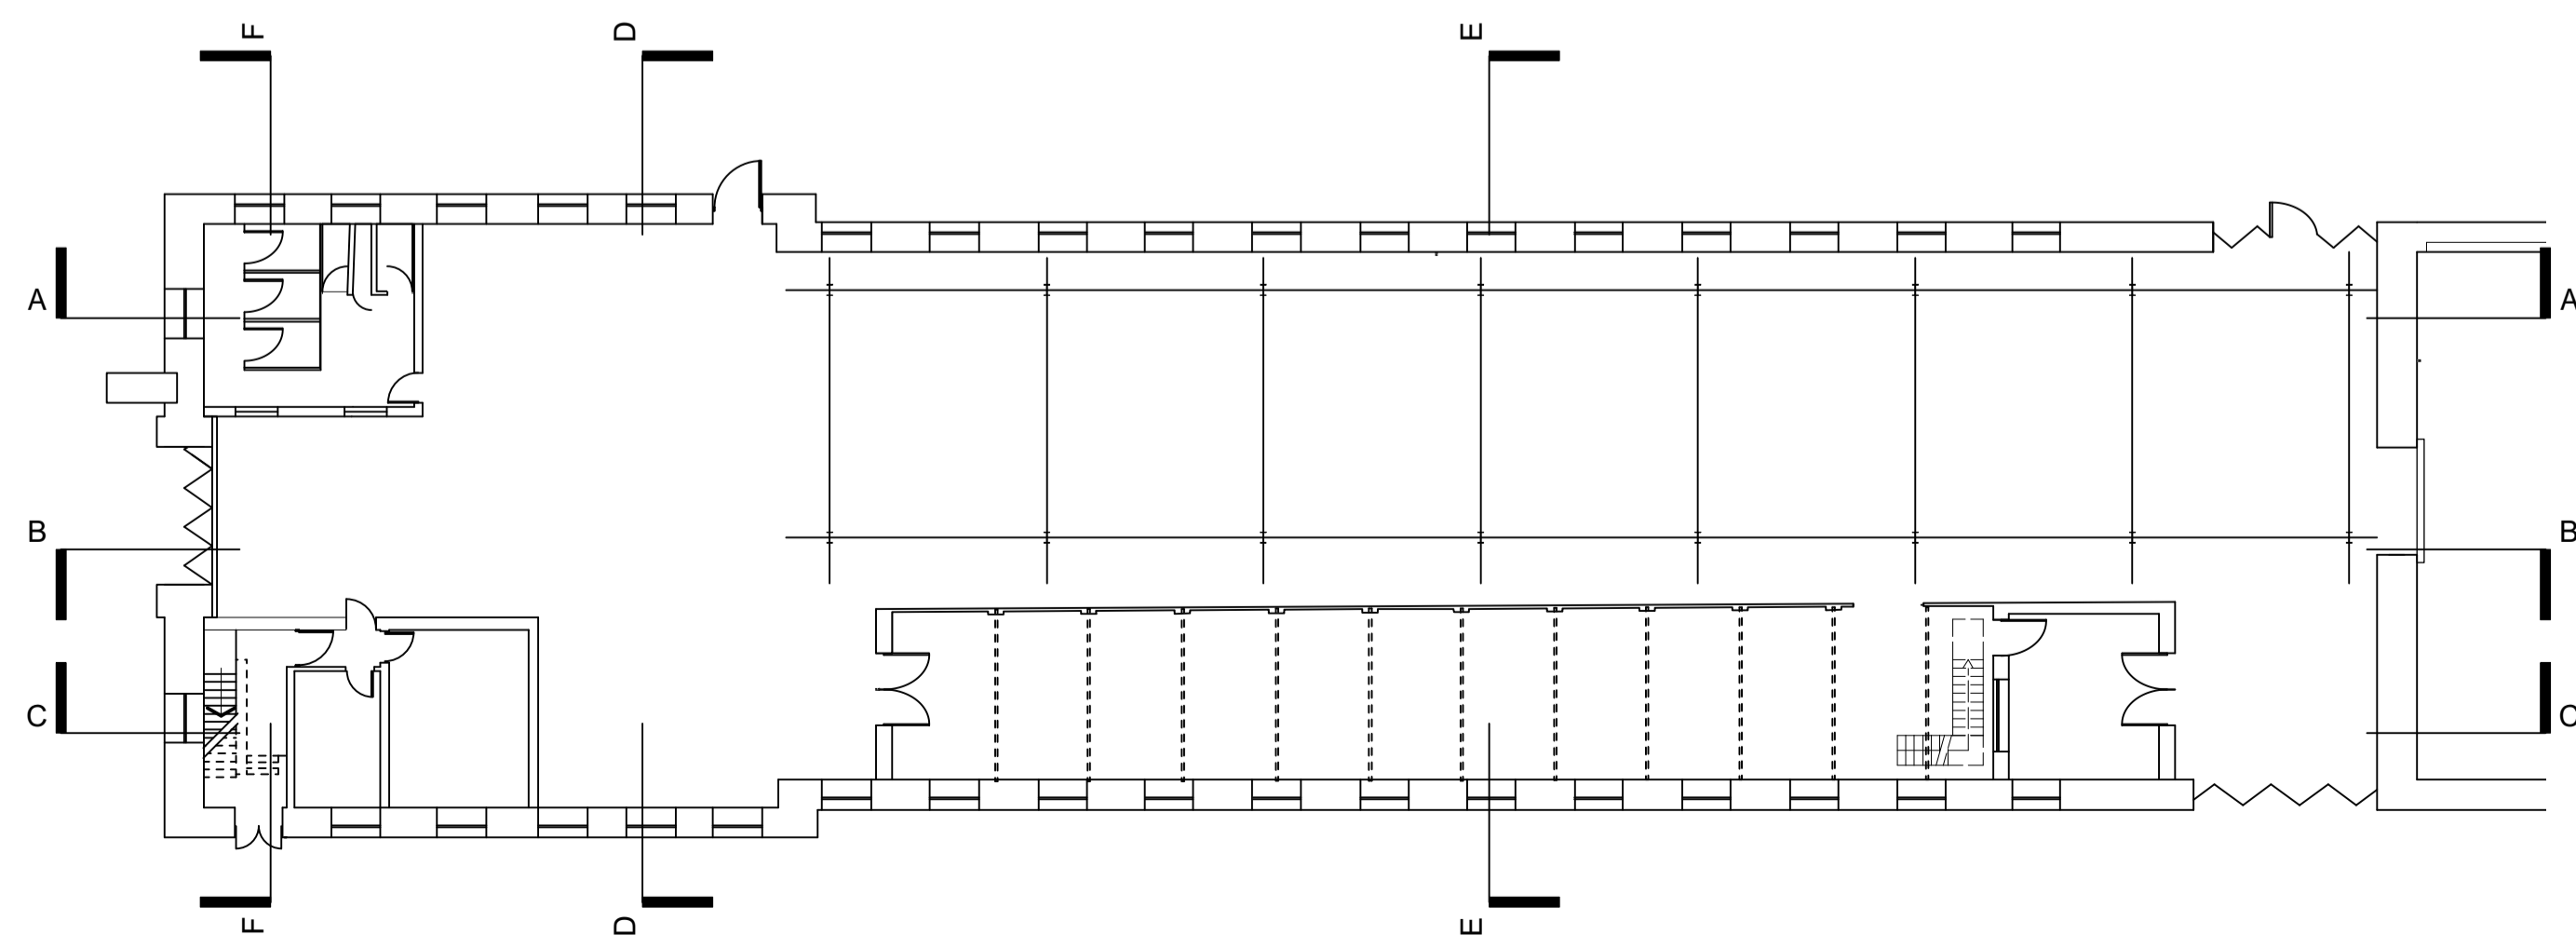

1 Section DD  
Scale: 1:50

2 Section EE  
Scale: 1:50

3 Location Plan  
Scale: 1:200

P03 02.11.2020	ST	Reissued for Tender	
P02 02.11.2020	ST	Issued for Planning	
P01 16.10.2020	ST	Issued for sign off	
- 25.08.2020	ST	Issued for Discussion	
No.	Date	By	Comments
Revisions			

Drawing Title  
**Existing- Sections DD and EE**

Drawing Number  
**605b-EX-21-002**

Drawn	Checked	Scale	Date	Revision
ST	DJ	1:50@A1	Aug 2020	P03