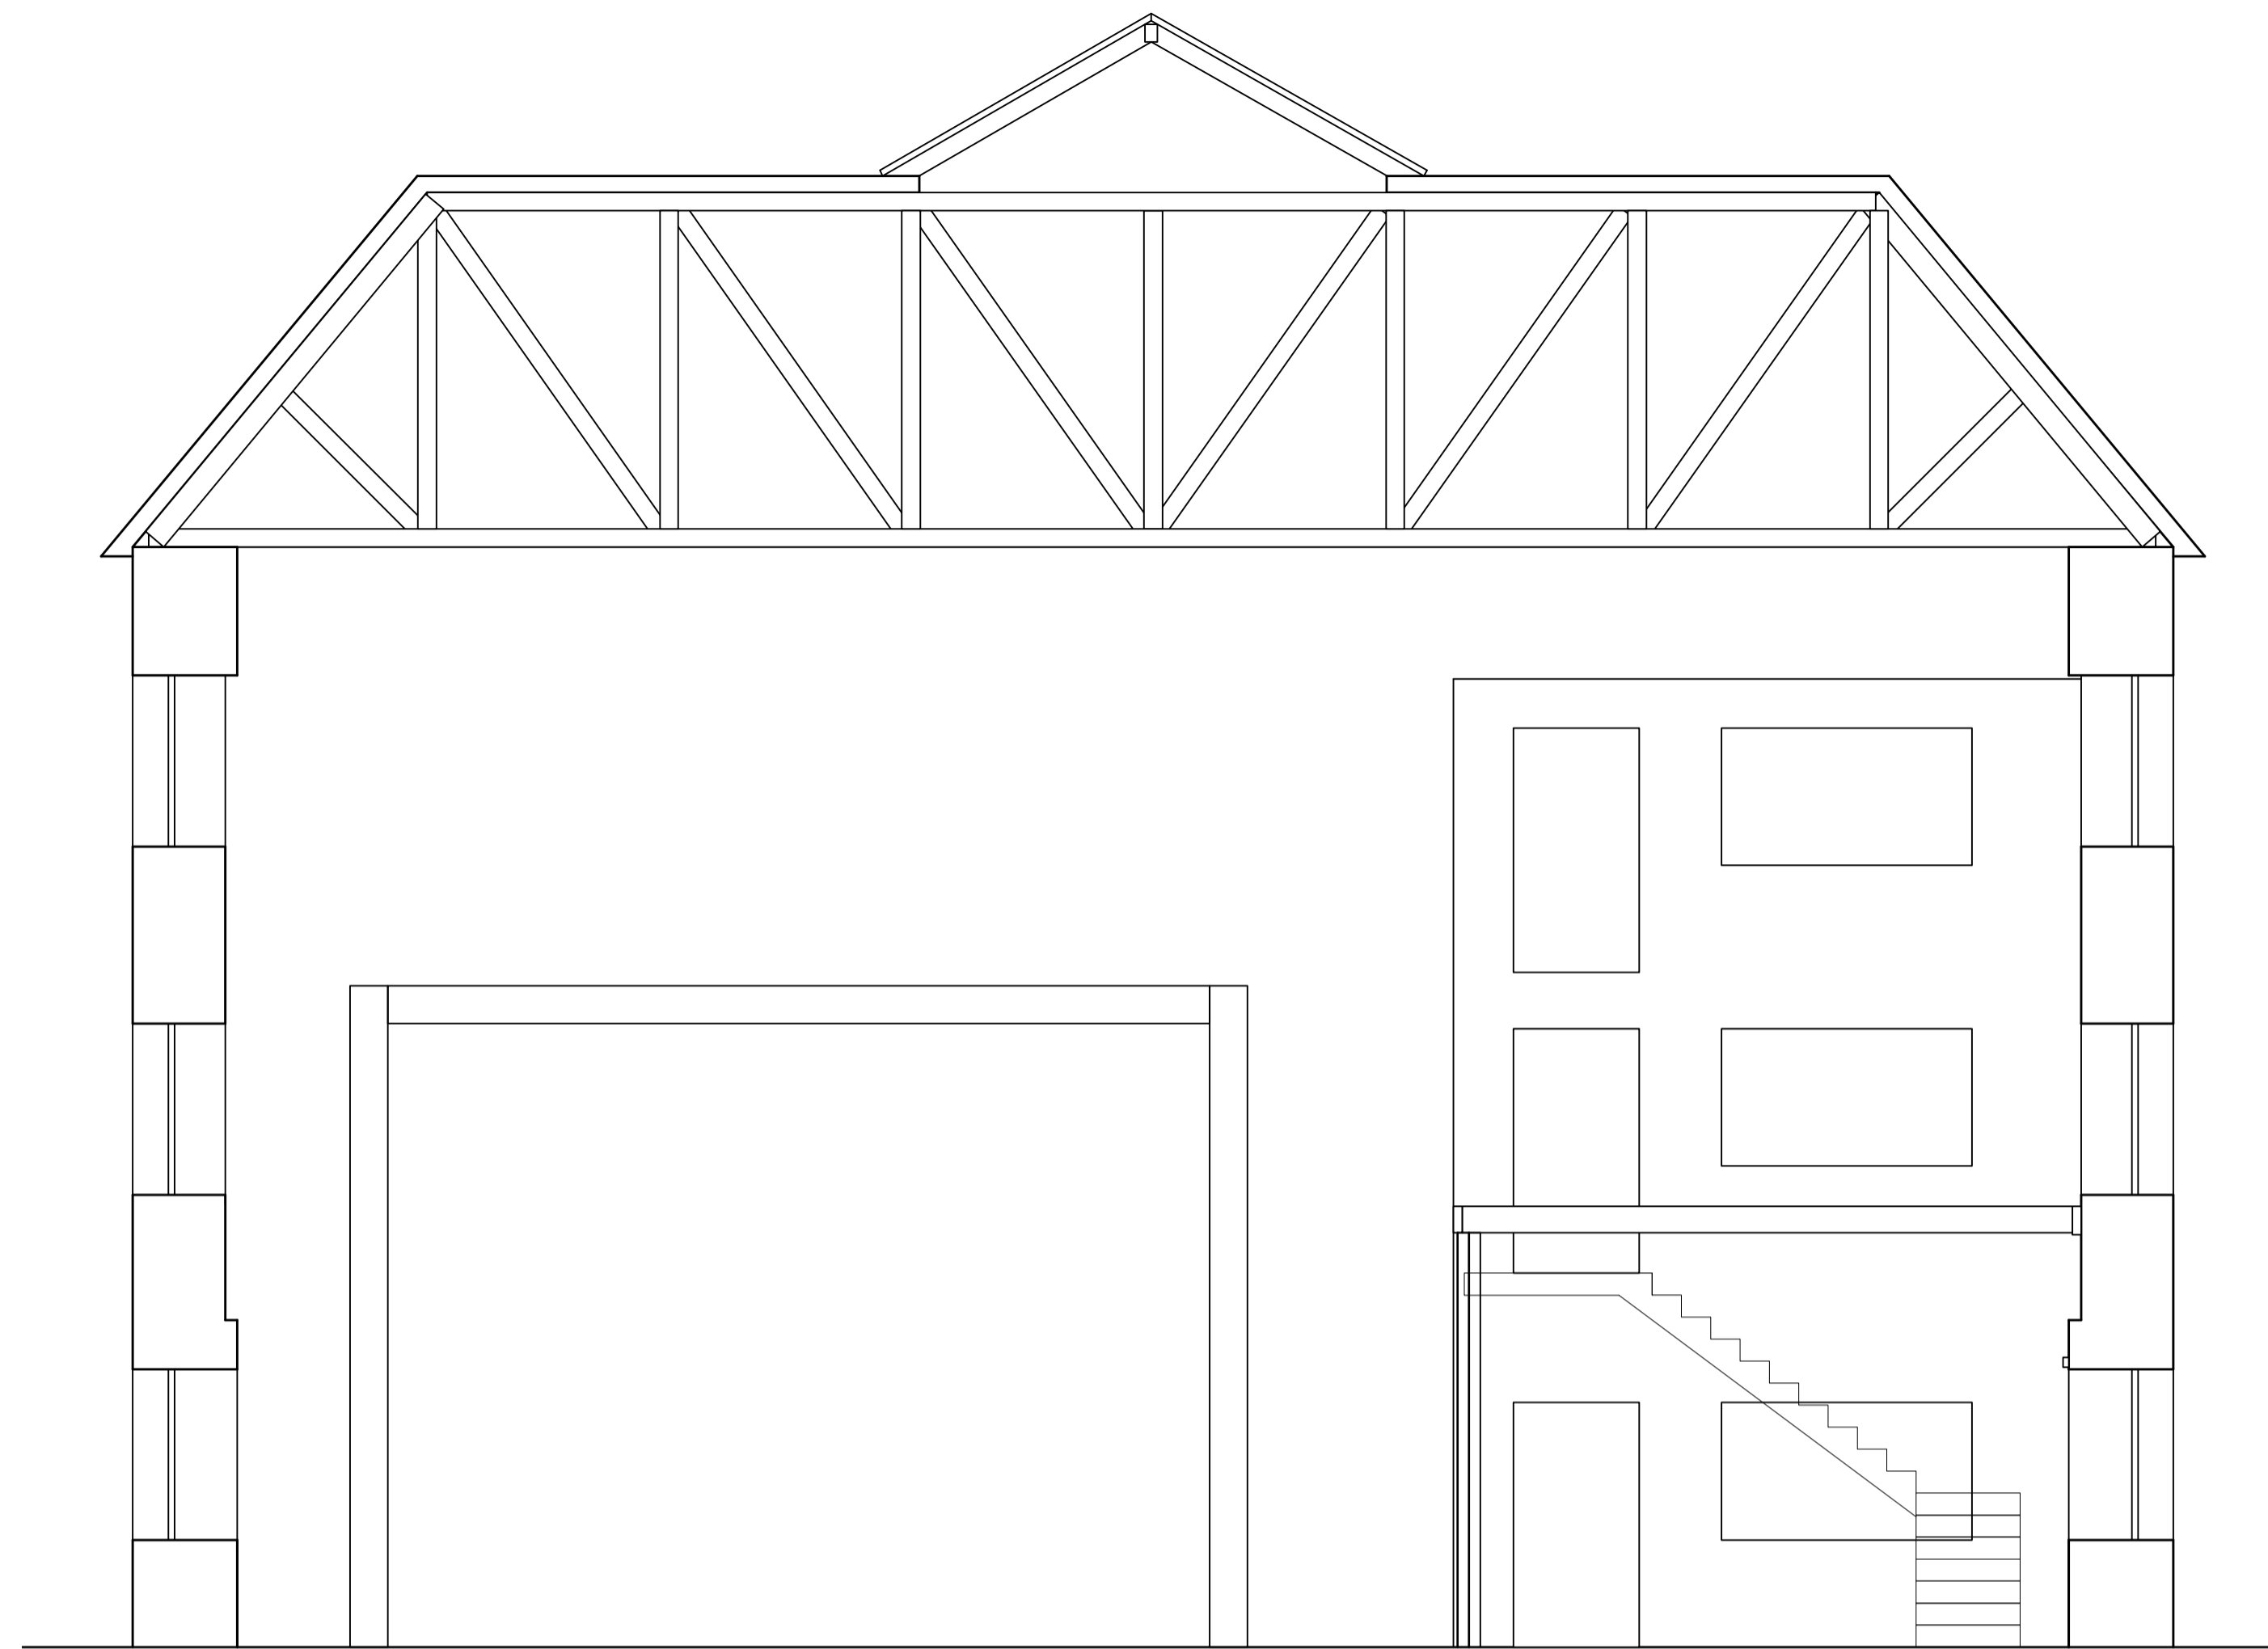

1 Section DD  
Scale: 1:50

2 Section EE  
Scale: 1:50

3 Location Plan  
Scale: 1:200

P03 02.11.2020	ST	Reissued for Tender	
P02 02.11.2020	ST	Issued for Planning	
P01 16.10.2020	ST	Issued for sign off	
- 25.08.2020	ST	Issued for Discussion	
No.	Date	By	Comments
Revisions			

Drawing Title  
**Existing- Sections DD and EE**

Drawing Number  
**605b-EX-21-002**

Drawn	Checked	Scale	Date	Revision
ST	DJ	1:50@A1	Aug 2020	P03