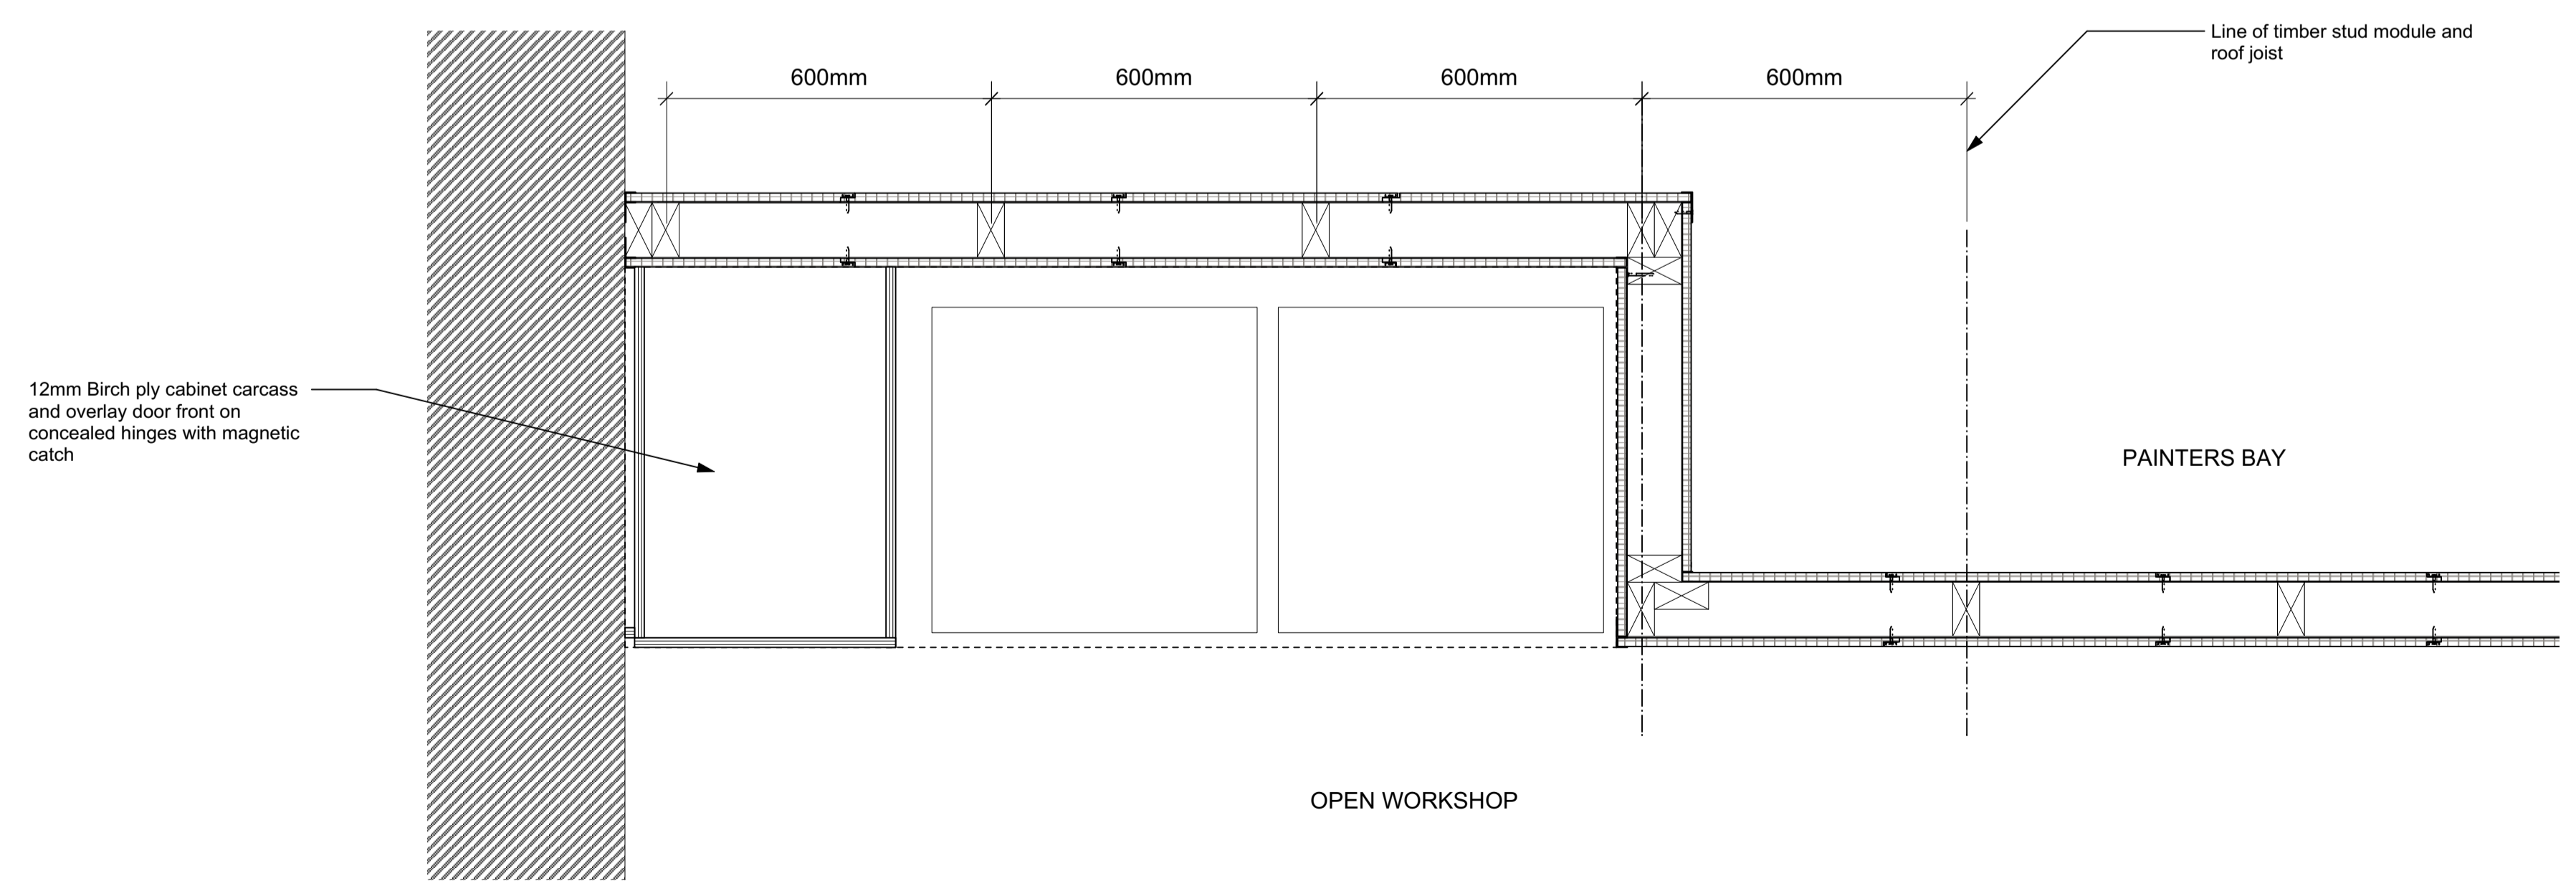

1 Laundry Bay Elevation  
Scale: 1:10

2 Section  
Scale: 1:10

3 Plan Detail  
Scale: 1:10

No.	Date	By	Comments
-	20.04.2021	ST	Issued for Tender
Revisions			

**TENDER**  
Drawing Status

**NATIONAL MUSEUM OF THE ROYAL NAVY  
HISTORIC SHIPS WORKSHOP**  
**Dannatt, Johnson Architects**  
Unit 1 The Wireworks, 77 Great Suffolk Street, London SE1 0BU  
Telephone (020) 7357 7100 Fax (020) 7357 7200

Drawing Title  
**Ground floor Laundry Unit**

Drawing Number  
**605b-BD-71-004**

Drawn	Checked	Scale	Date	Revision
ST	DJ	1:10@A1	Sep 2020	-