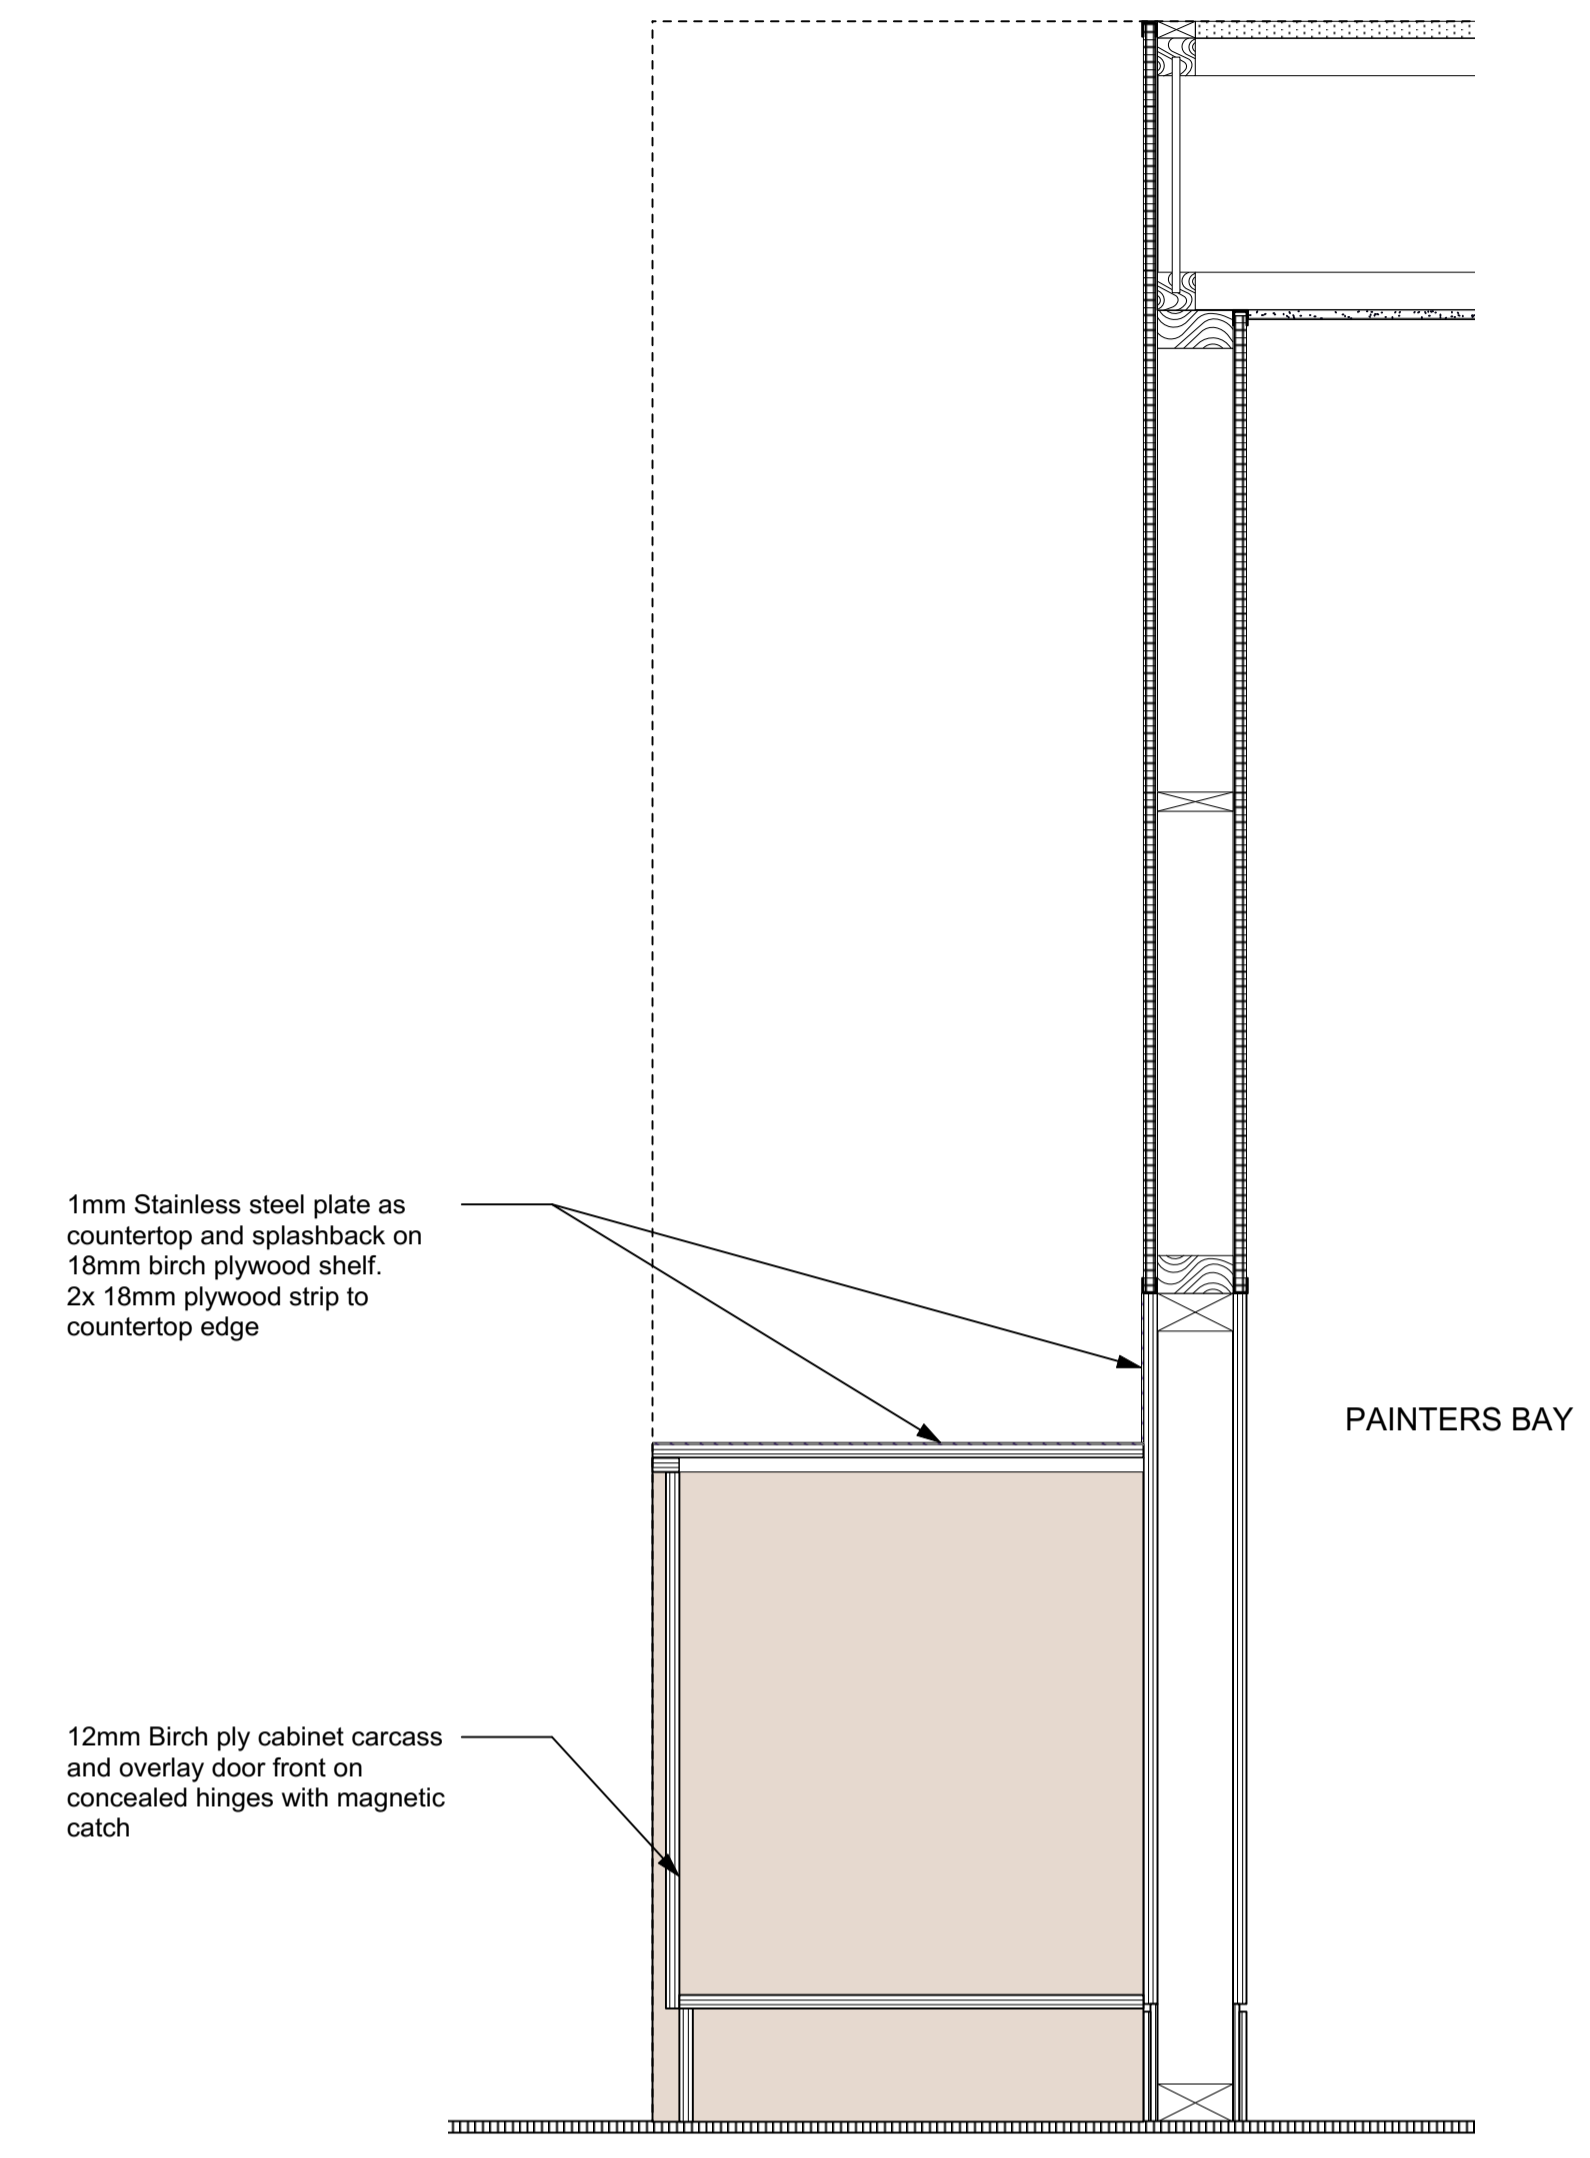

1 Laundry Bay Elevation  
Scale: 1:10

2 Section  
Scale: 1:10

3 Plan Detail  
Scale: 1:10

No.	Date	By	Comments
-	20.04.2021	ST	Issued for Tender
Revisions			

**TENDER**  
Drawing Status

**NATIONAL MUSEUM OF THE ROYAL NAVY  
HISTORIC SHIPS WORKSHOP**  
**Dannatt, Johnson Architects**  
Unit 1 The Wireworks, 77 Great Suffolk Street, London SE1 0BU  
Telephone (020) 7357 7100 Fax (020) 7357 7200

Drawing Title  
**Ground floor Laundry Unit**

Drawing Number  
**605b-BD-71-004**

Drawn	Checked	Scale	Date	Revision
ST	DJ	1:10@A1	Sep 2020	-