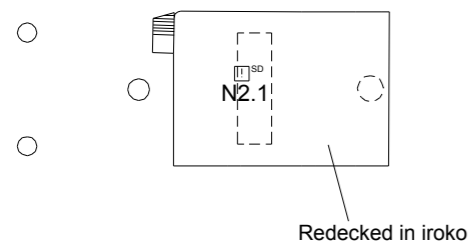

NAVIGATING BRIDGE

DIRECTOR CONTROL PLATFORM

ZONE N1

RANGE FINDING PLATFORM

Base data supplied by client.

This material is for client report only © Wessex Archaeology. No unauthorised reproduction.

Date:	02/03/2017	Revision Number:	0
Scale:	1:200 @ A3	Illustrator:	KMN/ND
Path:	Y:\PROJECTS_Edinburgh\102952\Graphics_Office\Rep figs\CMP_Update\2017_03_02		