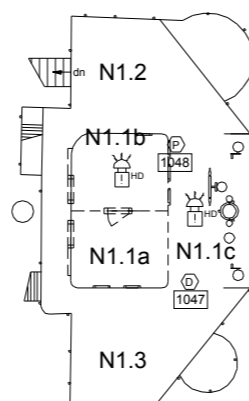

NAVIGATING BRIDGE

DIRECTOR CONTROL PLATFORM

ZONE N1

RANGE FINDING PLATFORM

Base data supplied by client.

This material is for client report only © Wessex Archaeology. No unauthorised reproduction.

Date:	02/03/2017	Revision Number:	0
Scale:	1:200 @ A3	Illustrator:	KMN/ND
Path:	Y:\PROJECTS_Edinburgh\102952\Graphics_Office\Rep figs\CMP_Update\2017_03_02		